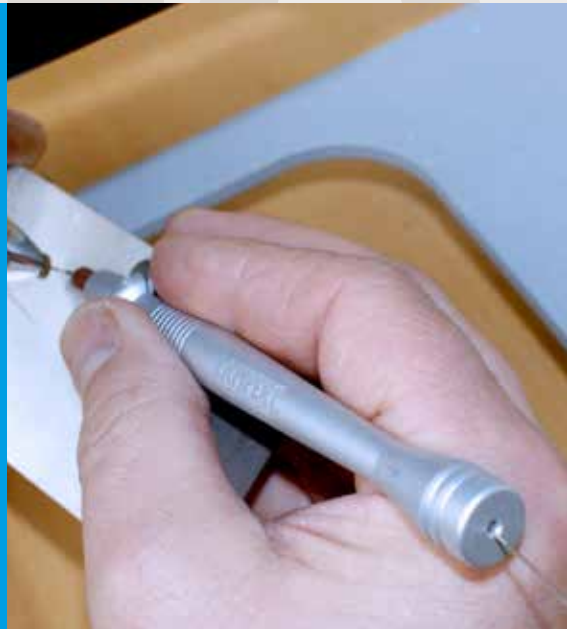

NOVELTY

LAMPERT.
PRECISION WELDING

The Lampert **WIRE PEN**

Easy inserting of welding wire and feeding into the welding process.
For highest precision – handy and convenient.

FEATURES

- Ergonomic handle shape for effortless working
- Rubberized wheels for perfect control of wire feed
- Suitable for all alloys and wire thicknesses in our welding wire range
- Color coding rings for use of multiple wire pens
- Milled from aluminum for highest durability